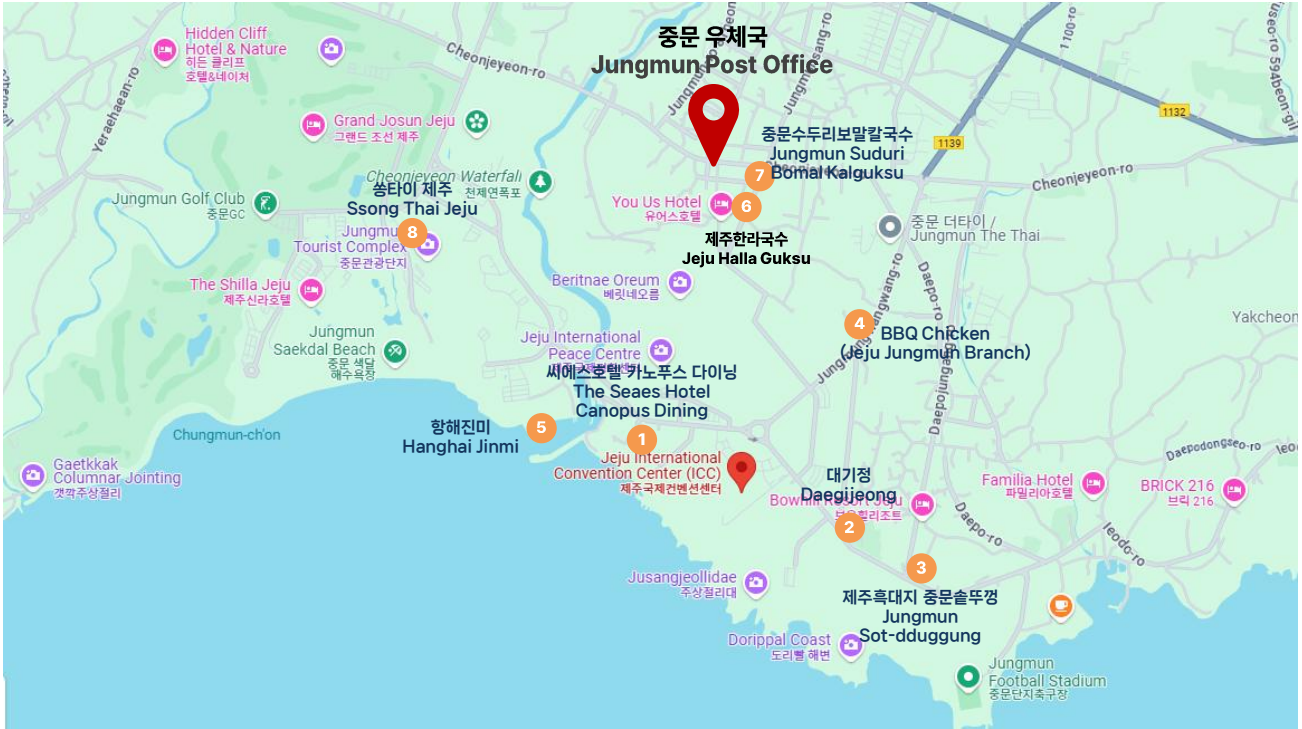

근처 식당 정보 Nearby Restaurants

No.	Name	Address	Menu	Cost (KRW)	Distance	Operation Time
1	씨에스호텔 카노푸스 The Seaes Hotel Canopus Dining	198 Jungmungwangwang-ro, Seogwipo-si, Jeju-do	Sandwiches, Pizza, Chicken, Pasta, etc.	18,000~	471m (7min Walk)	11:00~15:30 17:30~22:00 *Last Order 20:00
2	대기정 Daegijeong	41 Leodo-ro, Seogwipo-si, Jeju-do	Braised Cutlassfish, Grilled Cutlassfish, Abalone Hot Stone Pot Rice, Abalone & Sea Urchin Soup, etc.	For 2 persons, 65,000~	613m (10min Walk)	10:30~20:30
3	중문솔뚜껑 Jungmun Sot- dduggung	2530 Daepo-dong, Seogwipo-si, Jeju-do	Noodles in Anchovy Broth, Kimchi Soup, etc	9,000~	723m (12min Walk)	10:30~22:00
			Black Port Barbeque, etc	27,500~		
4	BBQ Chicken (Jeju Jungmun Branch)	3 Jungmungwangwang- ro 301beon-gil, Seogwipo-si, Jeju-do	Fried-Chicken	22,000~	791m (15min Walk)	12:00~24:00
5	항해진미 Hanghai Jinmi	154-17 Jungmungwangwang-ro, Seogwipo-si, Jeju-do	(Lunch Special) Udon	7,500~	1.2km (20min Walk)	11:50~15:00 16:50~21:00 *Last Order 20:00
			Sushi Set, Spicy Seafood Stew, Raw Fish Bibimbap	23,000~		
6	제주한라국수 Jeju Halla Guksu	17 Cheonjeyeon-ro 178beon-gil, Seogwipo-si, Jeju-do	Gogi-guksu(pork noodle soup) Sundae and Rice Soup	9,500~	1.2km (20min Walk)	8:00~20:00 *Last Order 19:30
7	중문수두리보말칼국수 Jungmun Suduri Bomal Kalguksu	1F, 192 Cheonjeyeon-ro, Seogwipo-si, Jeju-do	Chopped Noodle Soup with Brown Turban Shell, Brown Turban Shell Porridge	11,000~	1.4km (25min Walk)	8:00~16:30 *Last Order 16:00
8	쏭타이 제주 Ssong Thai Jeju	2F, 29-2 Jungmungwangwang-ro 72beon-gil, Seogwipo-si, Jeju-do	Thai Restaurant	17,000~	1.9km (35min Walk)	11:30~15:00 *Last Order 14:30 17:00~21:30 *Last Order 21:00