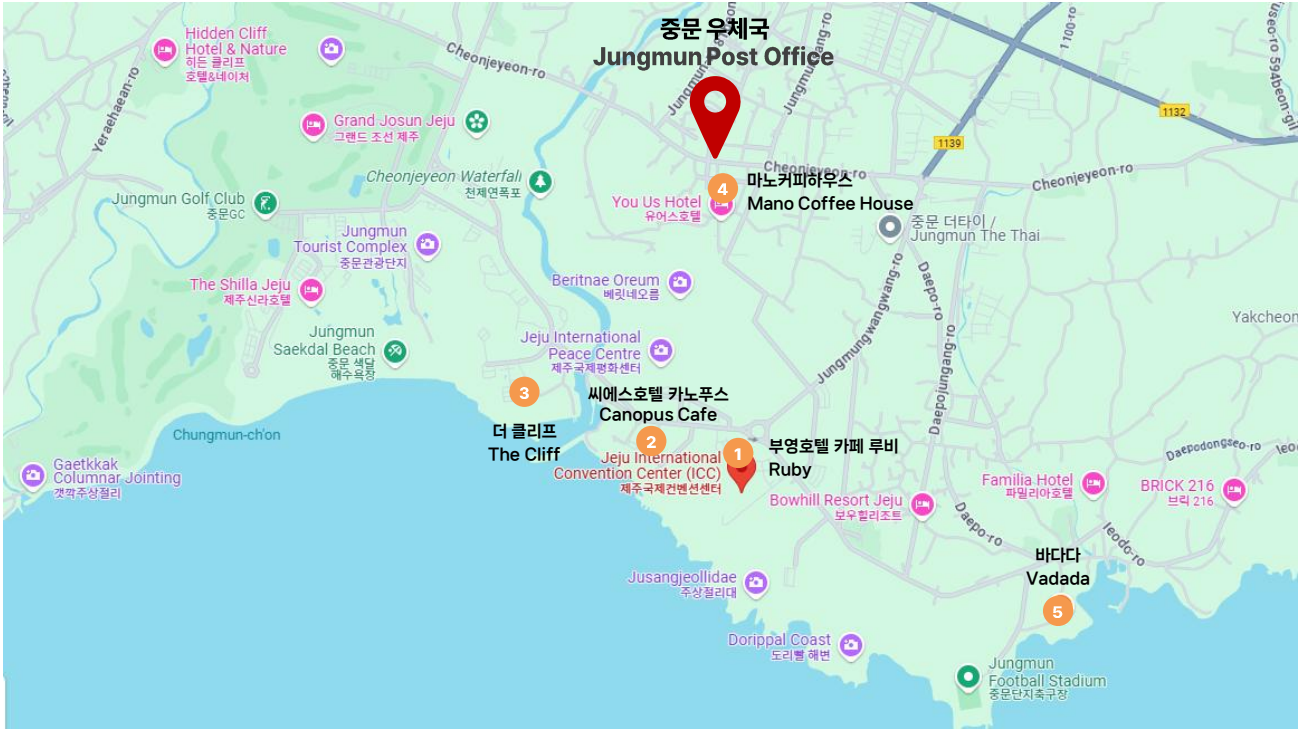

※ 셔틀버스 탑승장소는 ICC 제주 1층 주차장입니다.

The shuttle bus boarding location is the parking lot on the 1st floor of ICC Jeju.

버스 Bus	중문우체국 Jungmun Post Office	ICC 제주 ICC Jeju
BUS - A	13:00	13:05
BUS - B	13:10	13:15

근처 카페 정보 Nearby Cafes

No.	Name	Address	Menu	Cost (KRW)	Distance	Operation Time
1	부영호텔카페 루비 Booyoung Jeju Ruby	1F, 222 Jungmungwangwang-ro, Seogwipo-si, Jeju-do	Beverage, Fresh Juice, Coffee/ Tea and Snack	12,000~	-	13:00~23:00
2	씨에스호텔 카노푸스카페 The Seaes Hotel Canopus Café	198 Jungmungwangwang-ro, Seogwipo-si, Jeju-do	Coffee, Tea, Fruit Juice, Ade, Ice Cream, Dessert	12,000~	471m (7min Walk)	10:00~20:00 *Last Order 19:30
3	더 클리프 The Cliff	154-17 Jungmungwangwang-ro, Seogwipo-si, Jeju-do	Coffee, Tea, Ade, Cocktails, Pizza, Burger, Dessert	8,000~	1.3km (20min Walk)	10:00~24:00 *Food 11:30~22:00
4	마노커피하우스 Mano Coffee House	1F, 6-6 Cheonjeyeon-ro 188beon-gil, Seogwipo-si, Jeju-do	Hand Drip(Panama Esmeralda Geisha, Jamaica Blue Mountain No.1, etc.), Espresso Variation, Chocolate, Dessert	7,000~	1.4km (25min Walk)	9:00~20:30
5	바다다 Vadada	148-15 Daepo-ro, Seogwipo-si, Jeju-do	Coffe, Tea, Smoothie, Dessert	10,000~	1.6km (25min Walk)	11:00~1:00